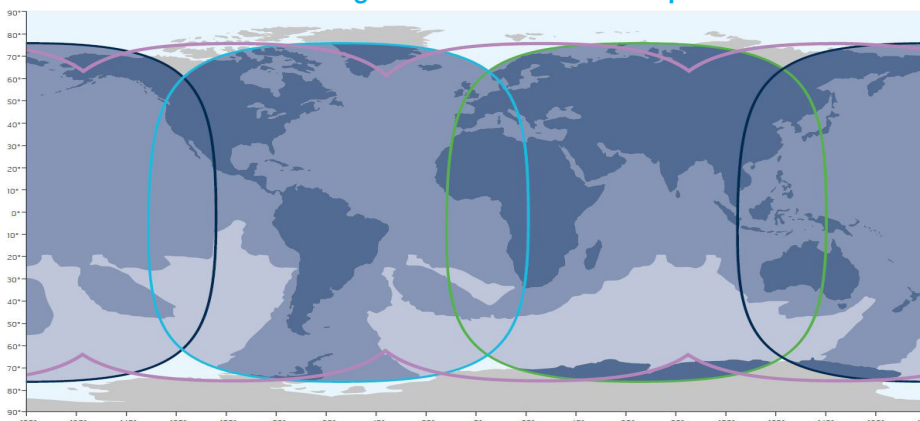

Global coverage with Inmarsat Global Xpress®

For further information please contact:

Cobham SATCOM Land

Lundtoftegaardsvej 93 D
DK-2800 Kgs. Lyngby, Denmark
Tel: +45 3955 8800

2100 N Alafaya Trail Suite 300
Orlando, Florida 32826 USA
Tel: +1-407-650-9054